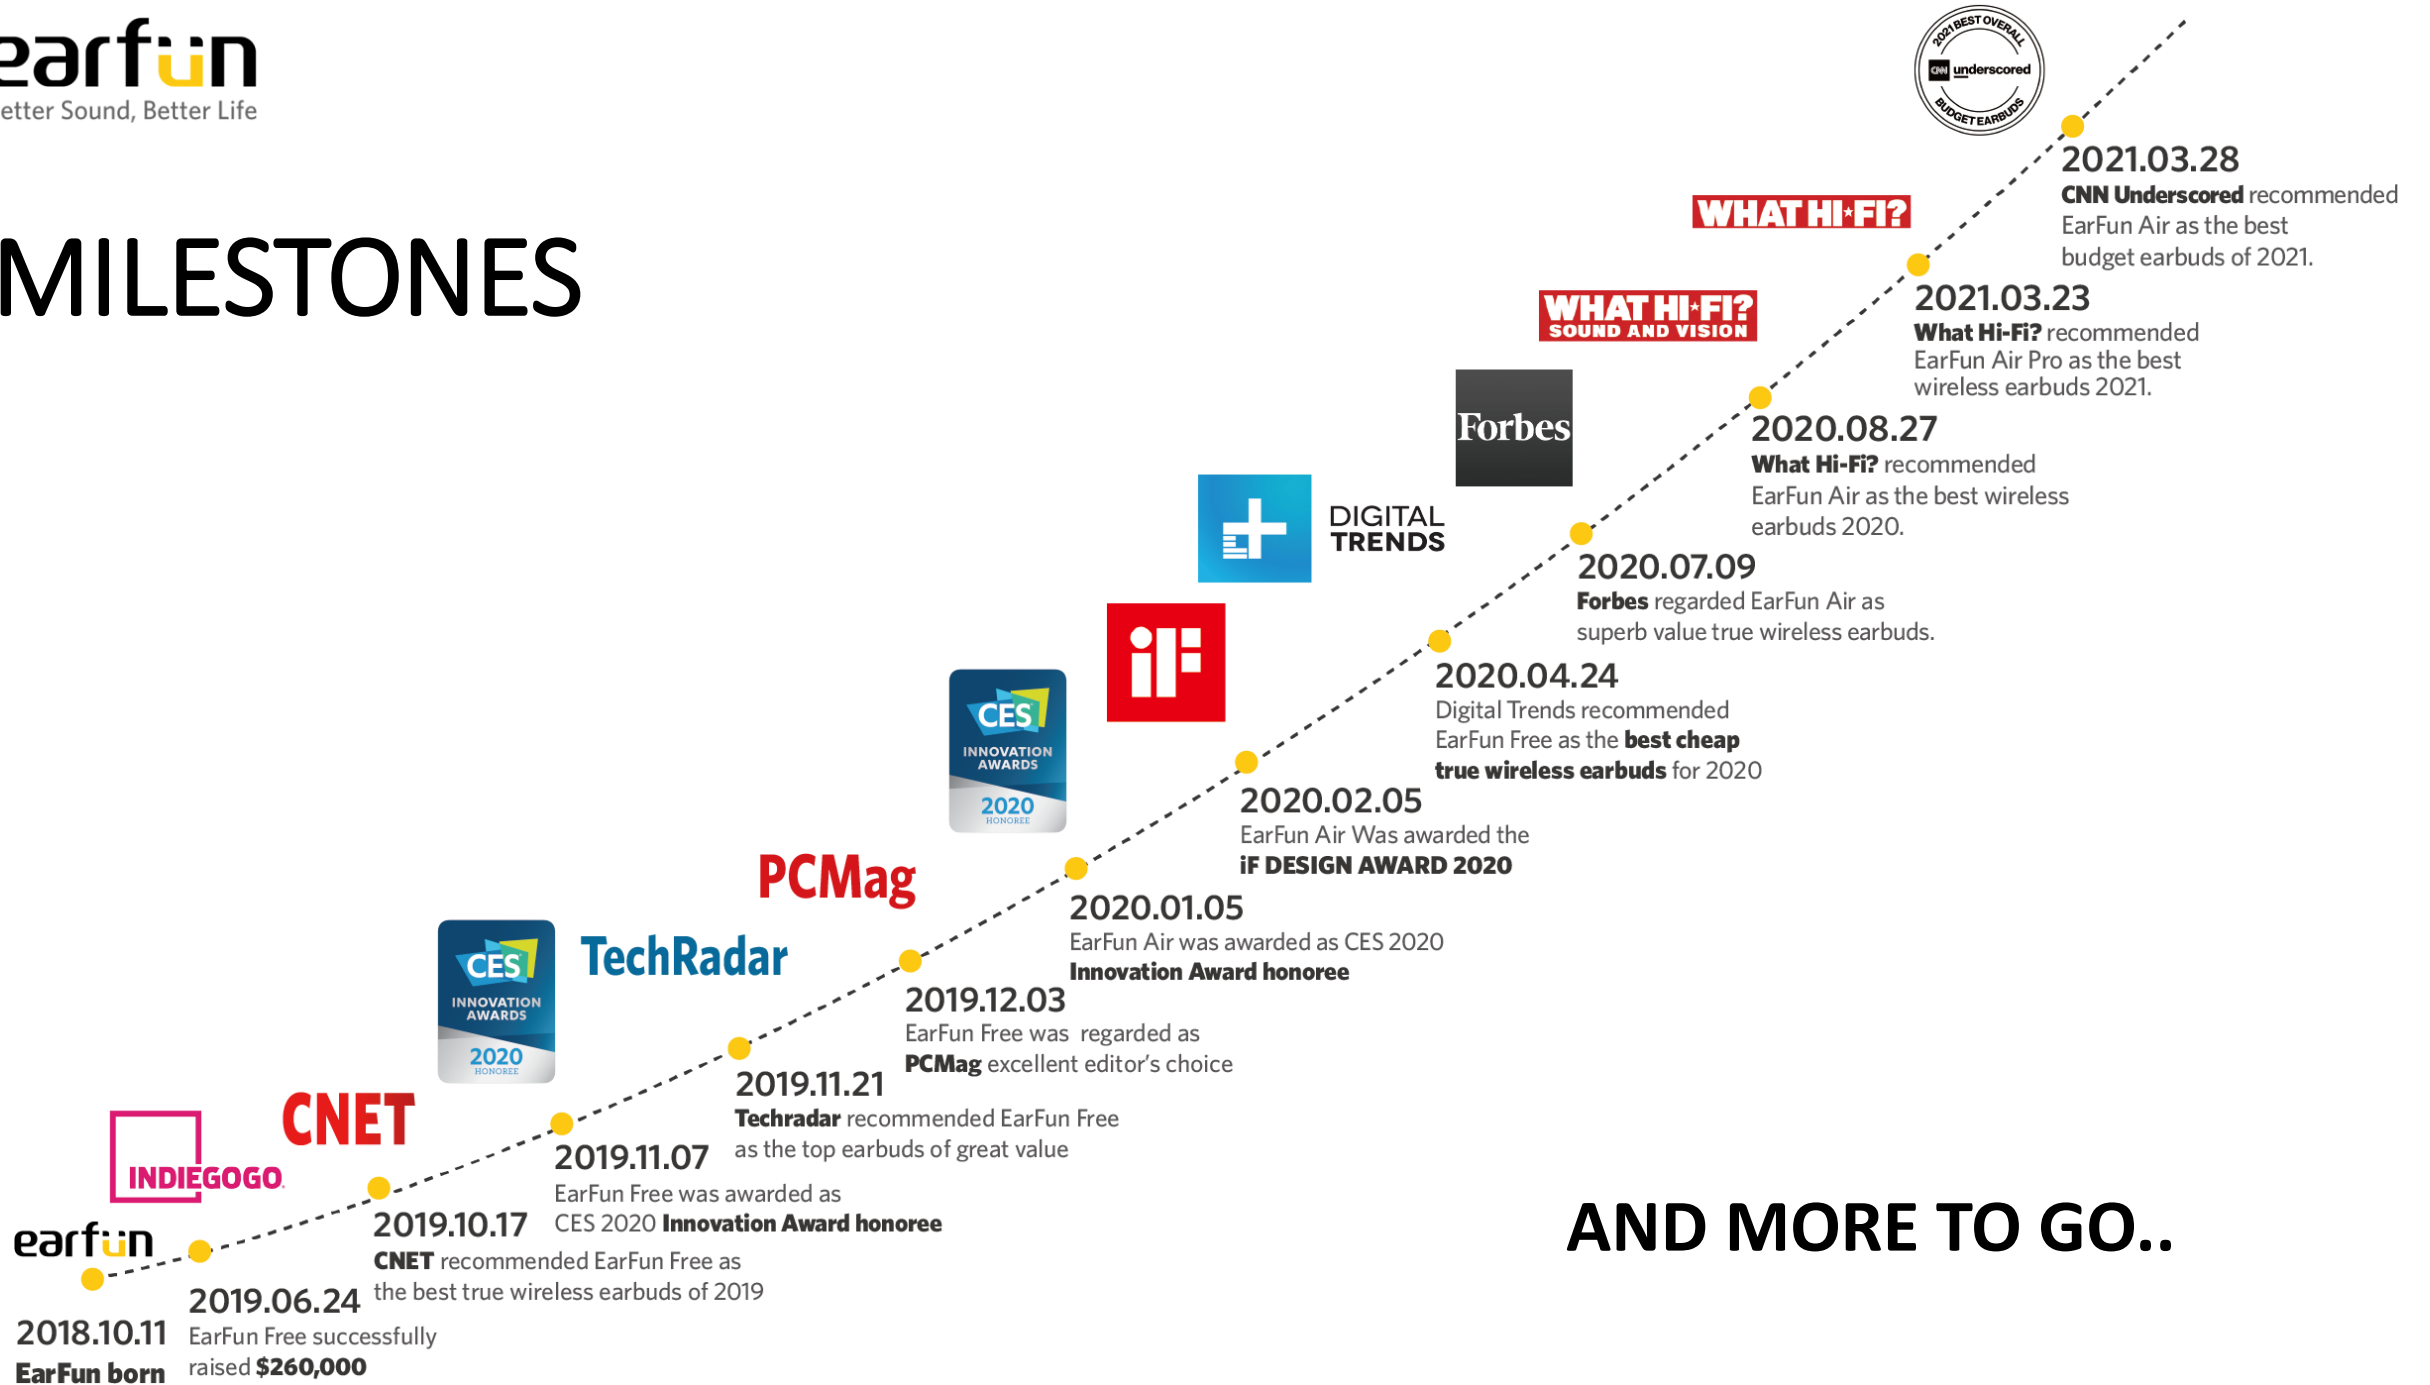

MILESTONES

AND MORE TO GO..