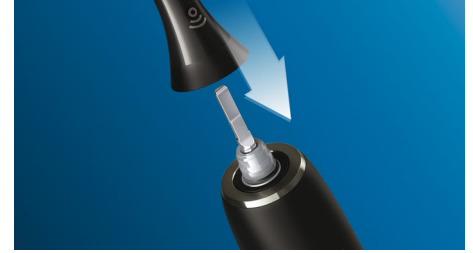

Easy to click-on

Your C3 Premium Plaque Control brush head fits perfectly with any Philips Sonicare toothbrush handle, except PowerUp Battery and Essence. Simply click on and off for easy replacement and cleaning.