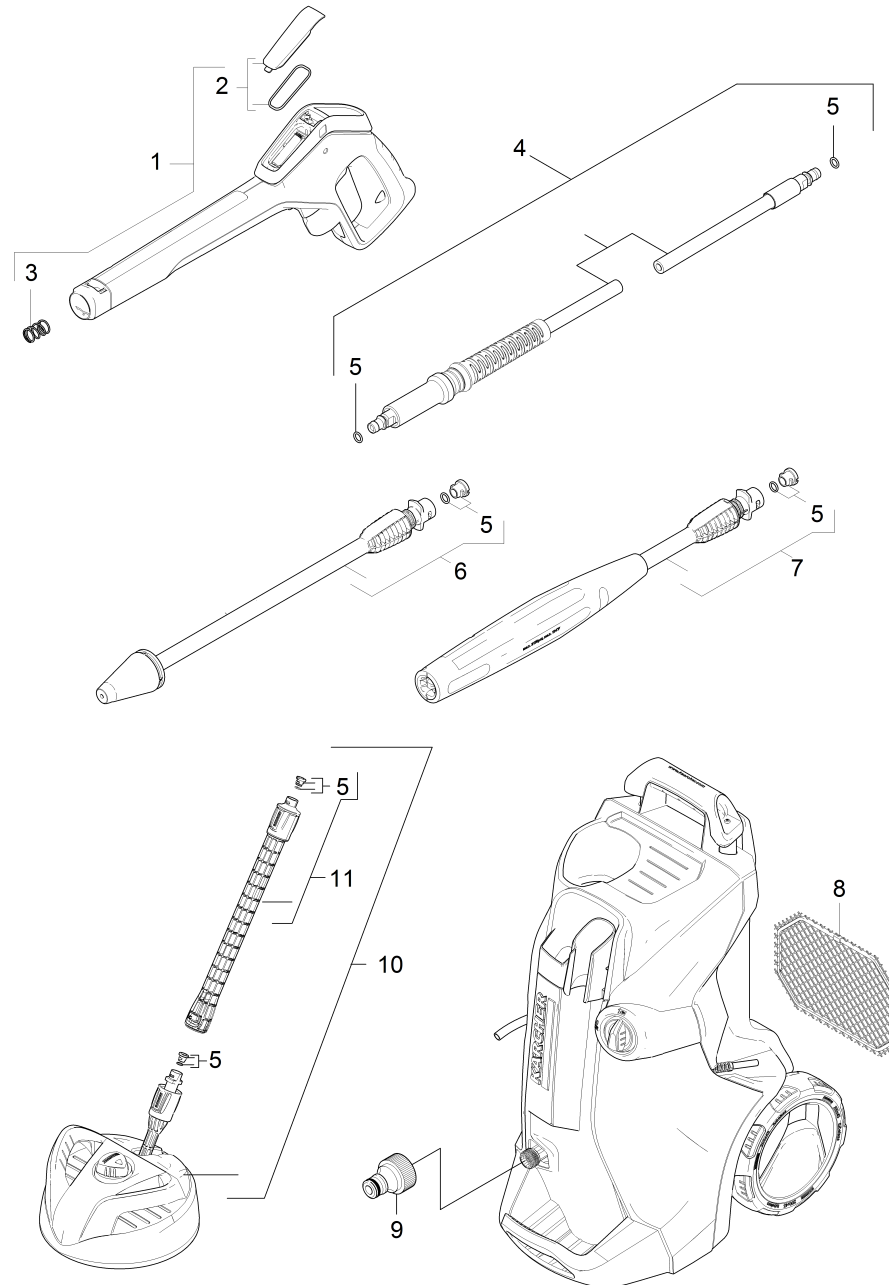

210 Short spare parts list (1.324-003.3)

Home and Garden \ High pressure cleaner cold water \ Electric motor \ K 4 \ K 4 Full Control Home *EU \ Short spare parts list

210 Short spare parts list (1.324-003.3)

Home and Garden \ High pressure cleaner cold water \ Electric motor \ K 4 \ K 4 Full Control Home *EU \ Short spare parts list

KÄRCHER

POS	Article no.	Description	Quantity	Unit
1	2.885-478.0	Spare part set G 145 Q Full Control	1.000	ST
2	2.885-470.0	Spare part set cover battery	1.000	ST
3	5.332-464.0	Pressure spring	1.000	ST
4	2.641-721.0	H 9 Q high pressure hose Quick Connect	1.000	ST
5	2.640-729.0	O-Ring seal set	6.000	ST
6	4.764-068.0	DB 145 FC Rotor Nozzle 0285	1.000	ST
7	4.760-024.0	VP 145 FC Vario Power Jet 026	1.000	ST
8	9.002-435.0	Accessory net	1.000	ST
9	6.465-031.0	Connection 3/4	1.000	ST
10	2.643-252.0	T 350 T-Racer Surface Cleaner	1.000	ST
11	2.643-240.0	Single-step jet pipe extension	1.000	ST