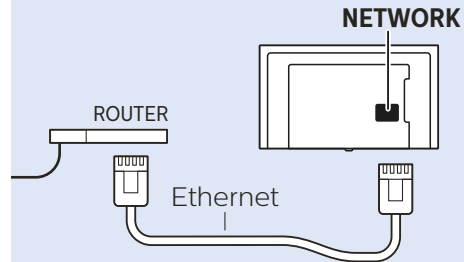

Network - Wired