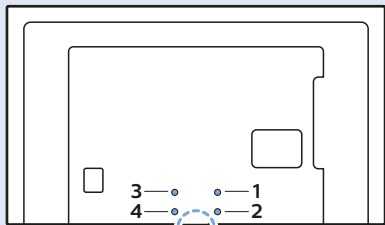

43"/49"

x4

6

www.philips.com/connectivityguide

Home Theatre System - ARC

Home Theatre System

MHL

USB Hard Drive