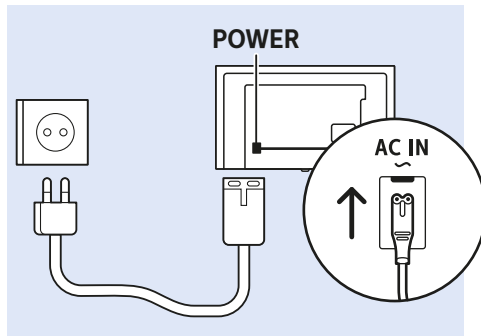

43"/49"

x4

6

www.philips.com/connectivityguide

Home Theatre System - ARC

Home Theatre System

MHL

USB Hard Drive