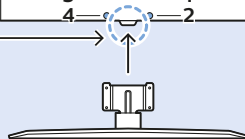

43"/49"

x4

6

www.philips.com/connectivityguide

Home Theatre System - ARC

Home Theatre System

MHL

USB Hard Drive