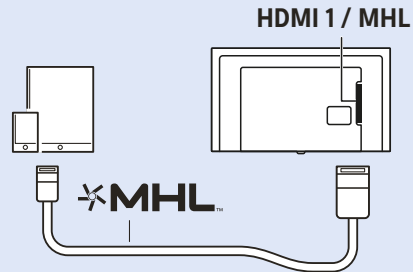

43"/49"

x4

6

www.philips.com/connectivityguide

Home Theatre System - ARC

Home Theatre System

MHL

USB Hard Drive

Network - Wireless

Network - Wired

Headphones

Computer

Photo Camera

Video Player - CVBS

Video Player - Y/Pb/Pr

VESA (x, y)
32" 100x100 M4
43" 200x200 M6
49" 400x200 M6