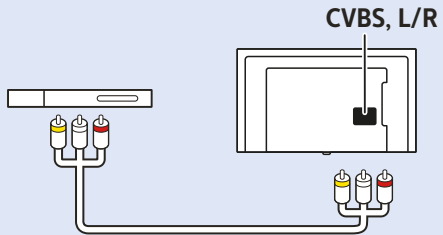

Network - Wireless

Network - Wired

Headphones

Computer

Photo Camera

Video Player - CVBS

Video Player - Y/Pb/Pr

VESA (x, y)
32" 100x100 M4
43" 200x200 M6
49" 400x200 M6