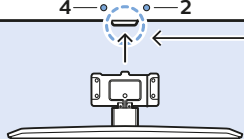

43"/49"

x4

6

www.philips.com/connectivityguide

Home Theatre System - ARC

Home Theatre System

MHL

USB Hard Drive