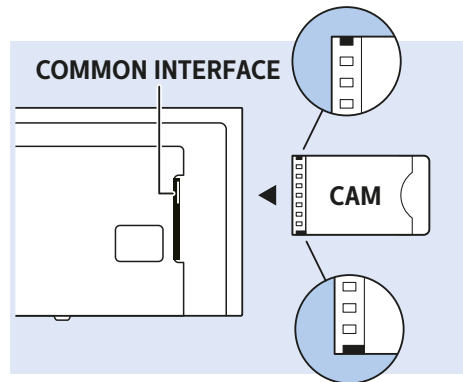

43"/49"

x4

6

www.philips.com/connectivityguide

Home Theatre System - ARC

Home Theatre System

MHL

USB Hard Drive