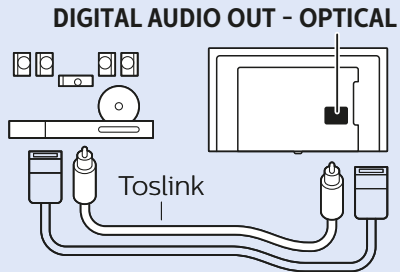

43"/49"

x4

6

www.philips.com/connectivityguide

Home Theatre System - ARC

Home Theatre System

MHL

USB Hard Drive