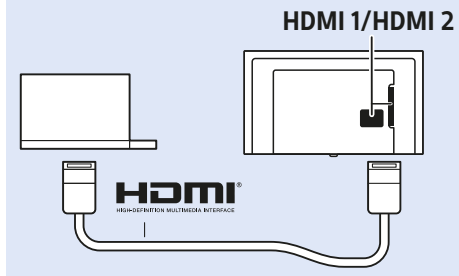

Network - Wireless

Network - Wired

Headphones

Computer

Photo Camera

Video Player - CVBS

Video Player - Y/Pb/Pr

VESA (x, y)
32" 100x100 M4
43" 200x200 M6
49" 400x200 M6