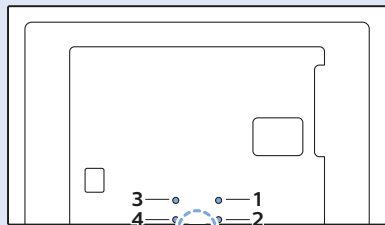

43"/49"

x4

6

www.philips.com/connectivityguide

Home Theatre System - ARC

Home Theatre System

MHL

USB Hard Drive