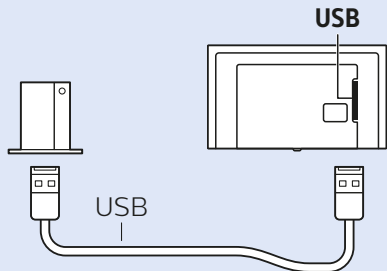

43"/49"

x4

6

www.philips.com/connectivityguide

Home Theatre System - ARC

Home Theatre System

MHL

USB Hard Drive