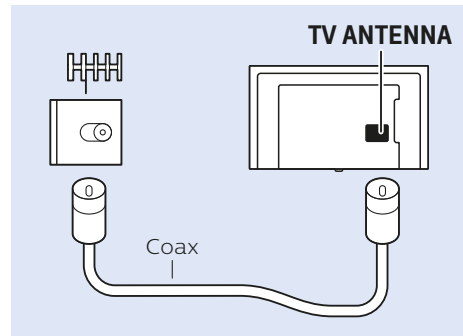

43"/49"

x4

6

www.philips.com/connectivityguide

Home Theatre System - ARC

Home Theatre System

MHL

USB Hard Drive