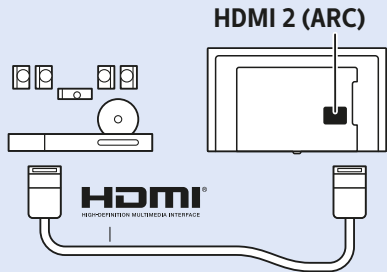

43"/49"

x4

6

www.philips.com/connectivityguide

Home Theatre System - ARC

Home Theatre System

MHL

USB Hard Drive