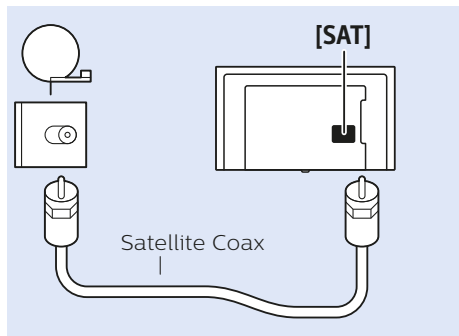

43"/49"

x4

6

www.philips.com/connectivityguide

Home Theatre System - ARC

Home Theatre System

MHL

USB Hard Drive