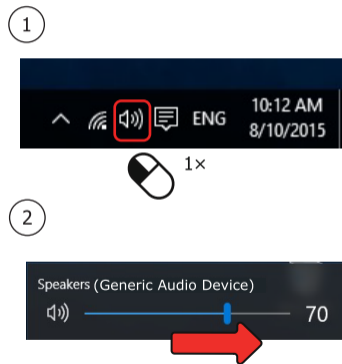

3. installation 2/2

Windows 8
Start here

Windows 10/8/7

Trust International BV -
Laan van Barcelona 600 - 3317DD, Dordrecht, NL
© 08-06-2016 Trust All rights reserved.

Trust

LETO

USB 2.0 speakerset

Quick Installation Guide

1. Setup

2. installation 1/2

Option 1

Option 2

Option 3