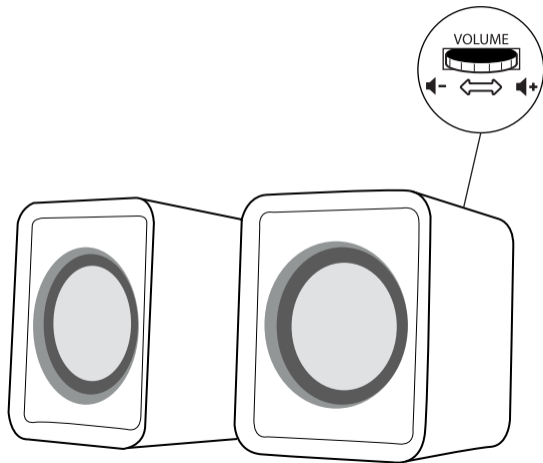

3. installation 2/2

Windows 8
Start here

Windows 10/8/7

Trust International BV -
Laan van Barcelona 600 - 3317DD, Dordrecht, NL
© 08-06-2016 Trust All rights reserved.

Trust

LETO

USB 2.0 speakerset

Quick Installation Guide

1. Setup

2. installation 1/2

Option 1

Option 2

Option 3