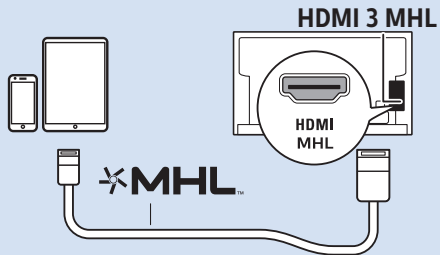

6

7

7

Home Theatre System - HDMI 1 ARC

Digital Audio System - OPTICAL

Headphones

MHL

Network - Wireless

Network - Wired

Computer - HDMI

USB Flash Drive

USB Hard Drive

Multimedia Player (UHD Video source)

Video Player - YPbPr, L/R

Video Player - CVBS, L/R

VESA (x, y)
43" (108 cm) 200x200 M6
50" (126 cm) 200x200 M6
55" (139 cm) 300x200 M6
65" (164 cm) 400x200 M6