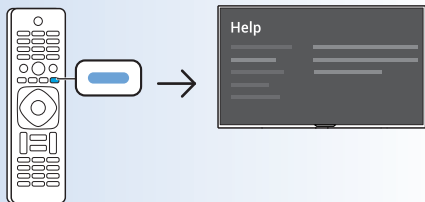

Network - Wired

Computer - HDMI

USB Flash Drive

USB Hard Drive

Multimedia Player (UHD Video source)

Video Player - YPbPr, L/R

Video Player - CVBS, L/R

VESA (x, y)
43" (108 cm) 200x200 M6
50" (126 cm) 200x200 M6
55" (139 cm) 300x200 M6
65" (164 cm) 400x200 M6