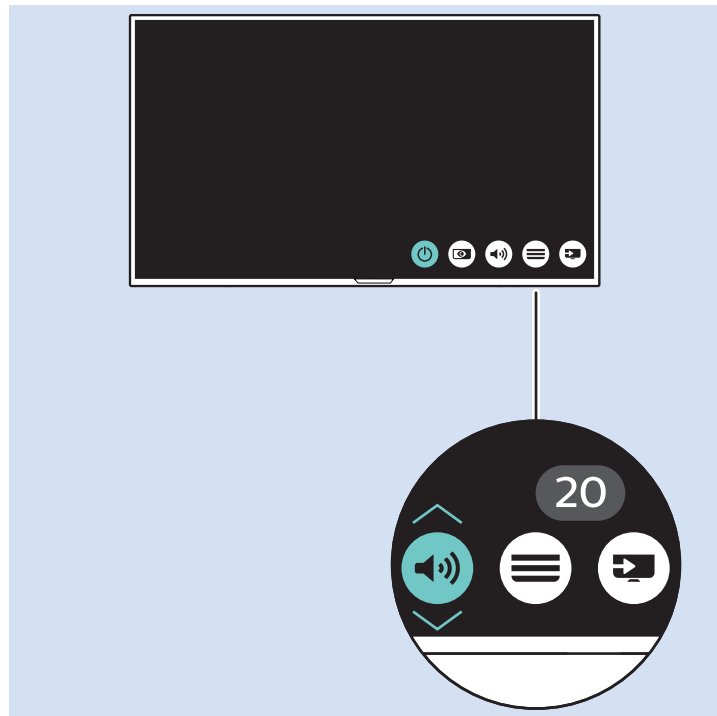

6

7

7

Home Theatre System - HDMI 1 ARC

Digital Audio System - OPTICAL

Headphones

MHL

Network - Wireless

Network - Wired

Computer - HDMI

USB Flash Drive

USB Hard Drive

Multimedia Player (UHD Video source)

Video Player - YPbPr, L/R

Video Player - CVBS, L/R

VESA (x, y)
43" (108 cm) 200x200 M6
50" (126 cm) 200x200 M6
55" (139 cm) 300x200 M6
65" (164 cm) 400x200 M6