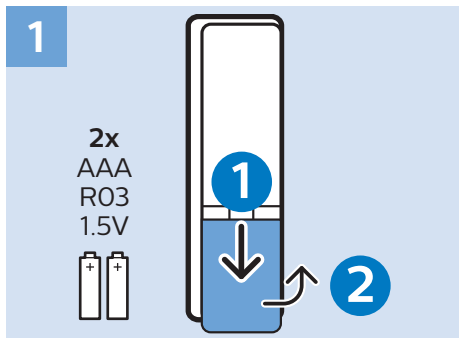

Network - Wired

Computer - HDMI

USB Flash Drive

USB Hard Drive

Multimedia Player (UHD Video source)

Video Player - YPbPr, L/R

Video Player - CVBS, L/R

VESA (x, y)
43" (108 cm) 200x200 M6
50" (126 cm) 200x200 M6
55" (139 cm) 300x200 M6
65" (164 cm) 400x200 M6