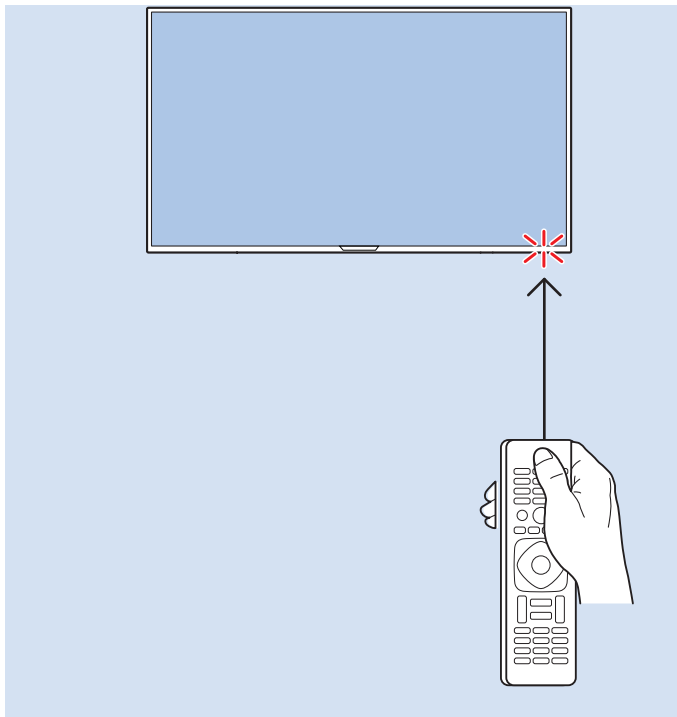

Network - Wired

Computer - HDMI

USB Flash Drive

USB Hard Drive

Multimedia Player (UHD Video source)

Video Player - YPbPr, L/R

Video Player - CVBS, L/R

VESA (x, y)
43" (108 cm) 200x200 M6
50" (126 cm) 200x200 M6
55" (139 cm) 300x200 M6
65" (164 cm) 400x200 M6