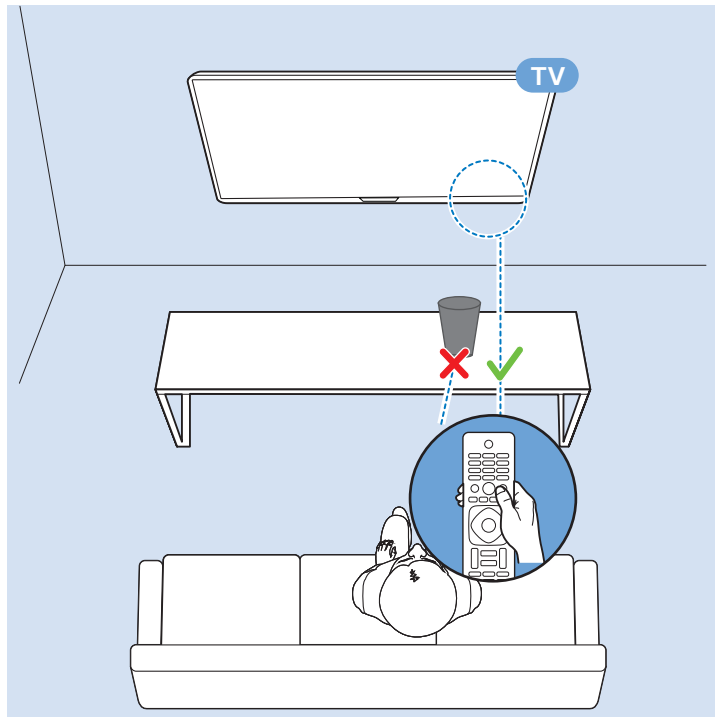

Network - Wired

Computer - HDMI

USB Flash Drive

USB Hard Drive

Multimedia Player (UHD Video source)

Video Player - YPbPr, L/R

Video Player - CVBS, L/R

VESA (x, y)
43" (108 cm) 200x200 M6
50" (126 cm) 200x200 M6
55" (139 cm) 300x200 M6
65" (164 cm) 400x200 M6