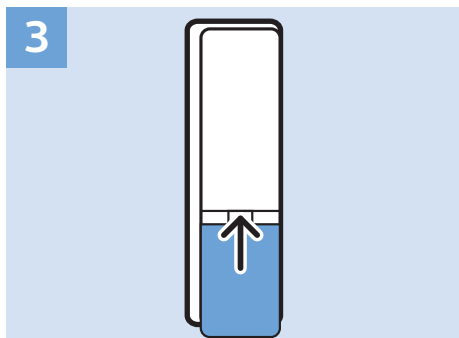

Network - Wired

Computer - HDMI

USB Flash Drive

USB Hard Drive

Multimedia Player (UHD Video source)

Video Player - YPbPr, L/R

Video Player - CVBS, L/R

VESA (x, y)
43" (108 cm) 200x200 M6
50" (126 cm) 200x200 M6
55" (139 cm) 300x200 M6
65" (164 cm) 400x200 M6