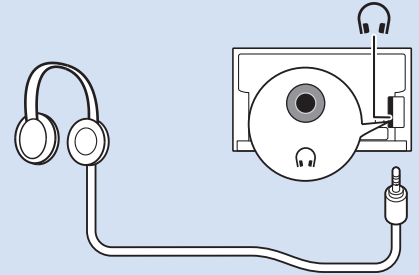

6

7

7

Home Theatre System - HDMI 1 ARC

Digital Audio System - OPTICAL

Headphones

MHL

Network - Wireless

Network - Wired

Computer - HDMI

USB Flash Drive

USB Hard Drive

Multimedia Player (UHD Video source)

Video Player - YPbPr, L/R

Video Player - CVBS, L/R

VESA (x, y)
43" (108 cm) 200x200 M6
50" (126 cm) 200x200 M6
55" (139 cm) 300x200 M6
65" (164 cm) 400x200 M6