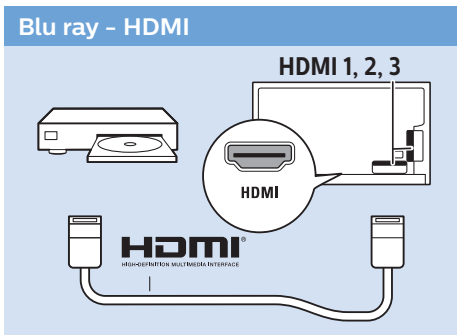

6

7

7

Home Theatre System - HDMI 1 ARC

Digital Audio System - OPTICAL

Headphones

MHL

Network - Wireless