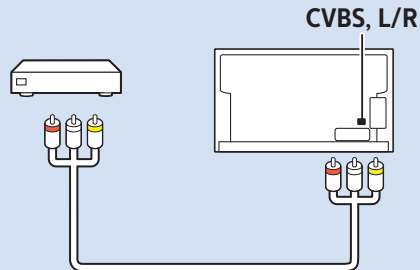

Network - Wired

Computer - HDMI

USB Flash Drive

USB Hard Drive

Multimedia Player (UHD Video source)

Video Player - YPbPr, L/R

Video Player - CVBS, L/R

VESA (x, y)
43" (108 cm) 200x200 M6
50" (126 cm) 200x200 M6
55" (139 cm) 300x200 M6
65" (164 cm) 400x200 M6