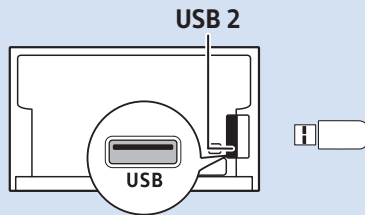

6

7

7

Home Theatre System - HDMI 1 ARC

Digital Audio System - OPTICAL

Headphones

MHL

Network - Wireless

Network - Wired

Computer - HDMI

USB Flash Drive

USB Hard Drive

Multimedia Player (UHD Video source)

Video Player - YPbPr, L/R

Video Player - CVBS, L/R

VESA (x, y)
43" (108 cm) 200x200 M6
50" (126 cm) 200x200 M6
55" (139 cm) 300x200 M6
65" (164 cm) 400x200 M6