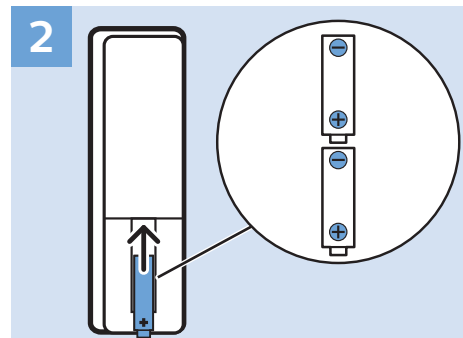

Network - Wired

Computer - HDMI

USB Flash Drive

USB Hard Drive

Multimedia Player (UHD Video source)

Video Player - YPbPr, L/R

Video Player - CVBS, L/R

VESA (x, y)
43" (108 cm) 200x200 M6
50" (126 cm) 200x200 M6
55" (139 cm) 300x200 M6
65" (164 cm) 400x200 M6