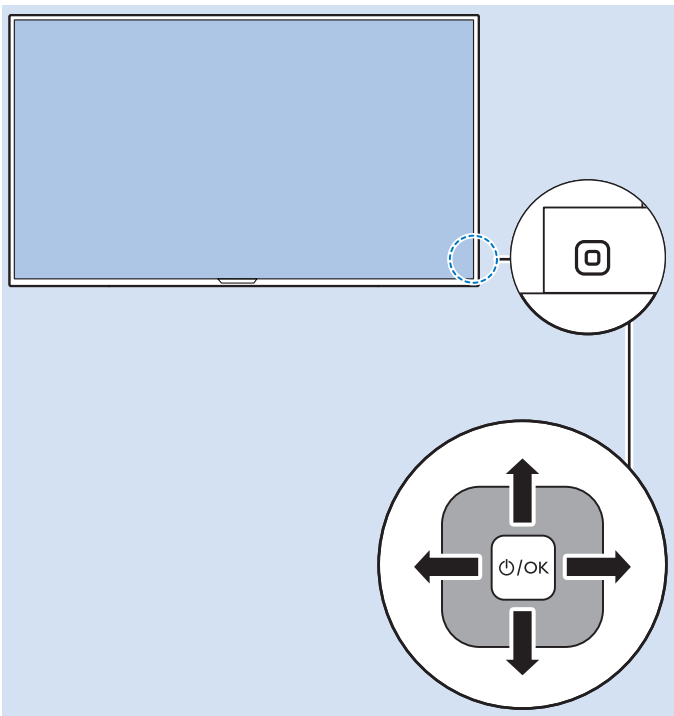

Network - Wired

Computer - HDMI

USB Flash Drive

USB Hard Drive

Multimedia Player (UHD Video source)

Video Player - YPbPr, L/R

Video Player - CVBS, L/R

VESA (x, y)
43" (108 cm) 200x200 M6
50" (126 cm) 200x200 M6
55" (139 cm) 300x200 M6
65" (164 cm) 400x200 M6