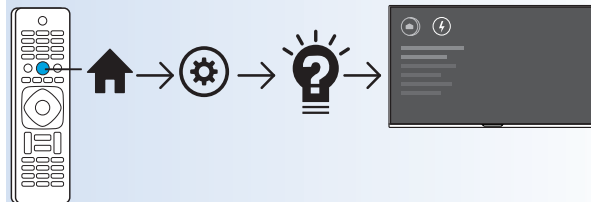

Network - Wired

Computer - HDMI

USB Flash Drive

USB Hard Drive

Multimedia Player (UHD Video source)

Video Player - YPbPr, L/R

Video Player - CVBS, L/R

VESA (x, y)
43" (108 cm) 200x200 M6
50" (126 cm) 200x200 M6
55" (139 cm) 300x200 M6
65" (164 cm) 400x200 M6