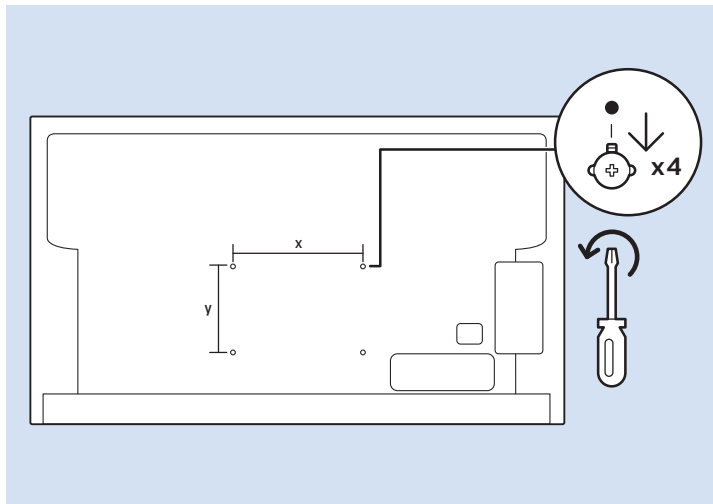

Network - Wired

Computer - HDMI

USB Flash Drive

USB Hard Drive

Multimedia Player (UHD Video source)

Video Player - YPbPr, L/R

Video Player - CVBS, L/R

VESA (x, y)
43" (108 cm) 200x200 M6
50" (126 cm) 200x200 M6
55" (139 cm) 300x200 M6
65" (164 cm) 400x200 M6