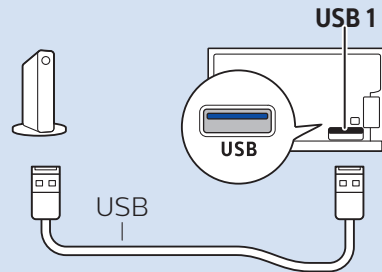

Network - Wired

Computer - HDMI

USB Flash Drive

USB Hard Drive

Multimedia Player (UHD Video source)

Video Player - YPbPr, L/R

Video Player - CVBS, L/R

VESA (x, y)
43" (108 cm) 200x200 M6
50" (126 cm) 200x200 M6
55" (139 cm) 300x200 M6
65" (164 cm) 400x200 M6