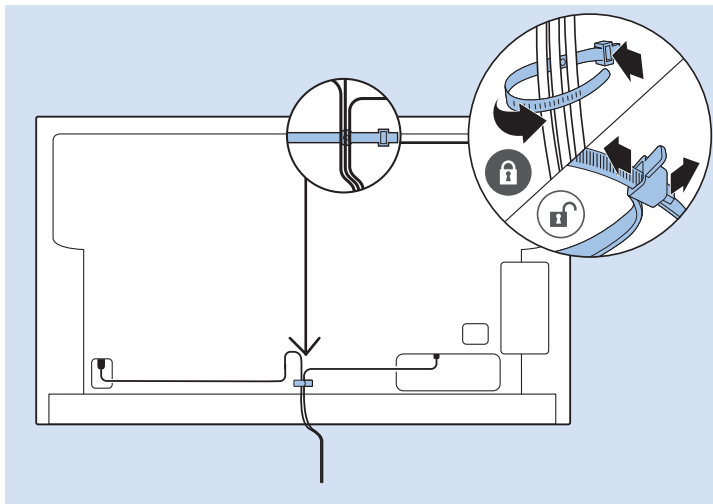

Network - Wired

Computer - HDMI

USB Flash Drive

USB Hard Drive

Multimedia Player (UHD Video source)

Video Player - YPbPr, L/R

Video Player - CVBS, L/R

VESA (x, y)
43" (108 cm) 200x200 M6
50" (126 cm) 200x200 M6
55" (139 cm) 300x200 M6
65" (164 cm) 400x200 M6