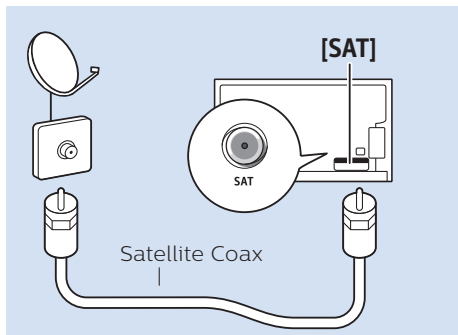

6

7

7

Home Theatre System - HDMI 1 ARC

Digital Audio System - OPTICAL

Headphones

MHL

Network - Wireless