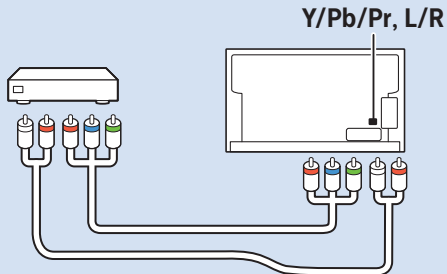

Network - Wired

Computer - HDMI

USB Flash Drive

USB Hard Drive

Multimedia Player (UHD Video source)

Video Player - YPbPr, L/R

Video Player - CVBS, L/R

VESA (x, y)
43" (108 cm) 200x200 M6
50" (126 cm) 200x200 M6
55" (139 cm) 300x200 M6
65" (164 cm) 400x200 M6