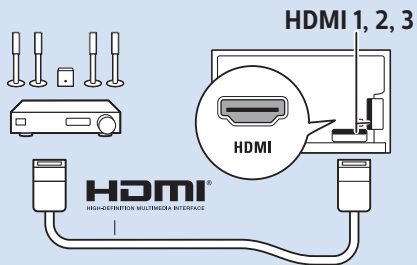

Network - Wired

Computer - HDMI

USB Flash Drive

USB Hard Drive

Multimedia Player (UHD Video source)

Video Player - YPbPr, L/R

Video Player - CVBS, L/R

VESA (x, y)
43" (108 cm) 200x200 M6
50" (126 cm) 200x200 M6
55" (139 cm) 300x200 M6
65" (164 cm) 400x200 M6