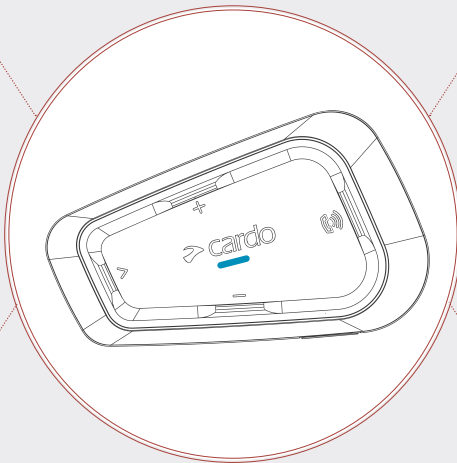

AUTOMATIC VOLUME

Automatically adjusts your sound volume based on the outside ambient noise. Enjoy Vivaldi at full throttle. Don't get deaf by AC/DC waiting for the lights turn.